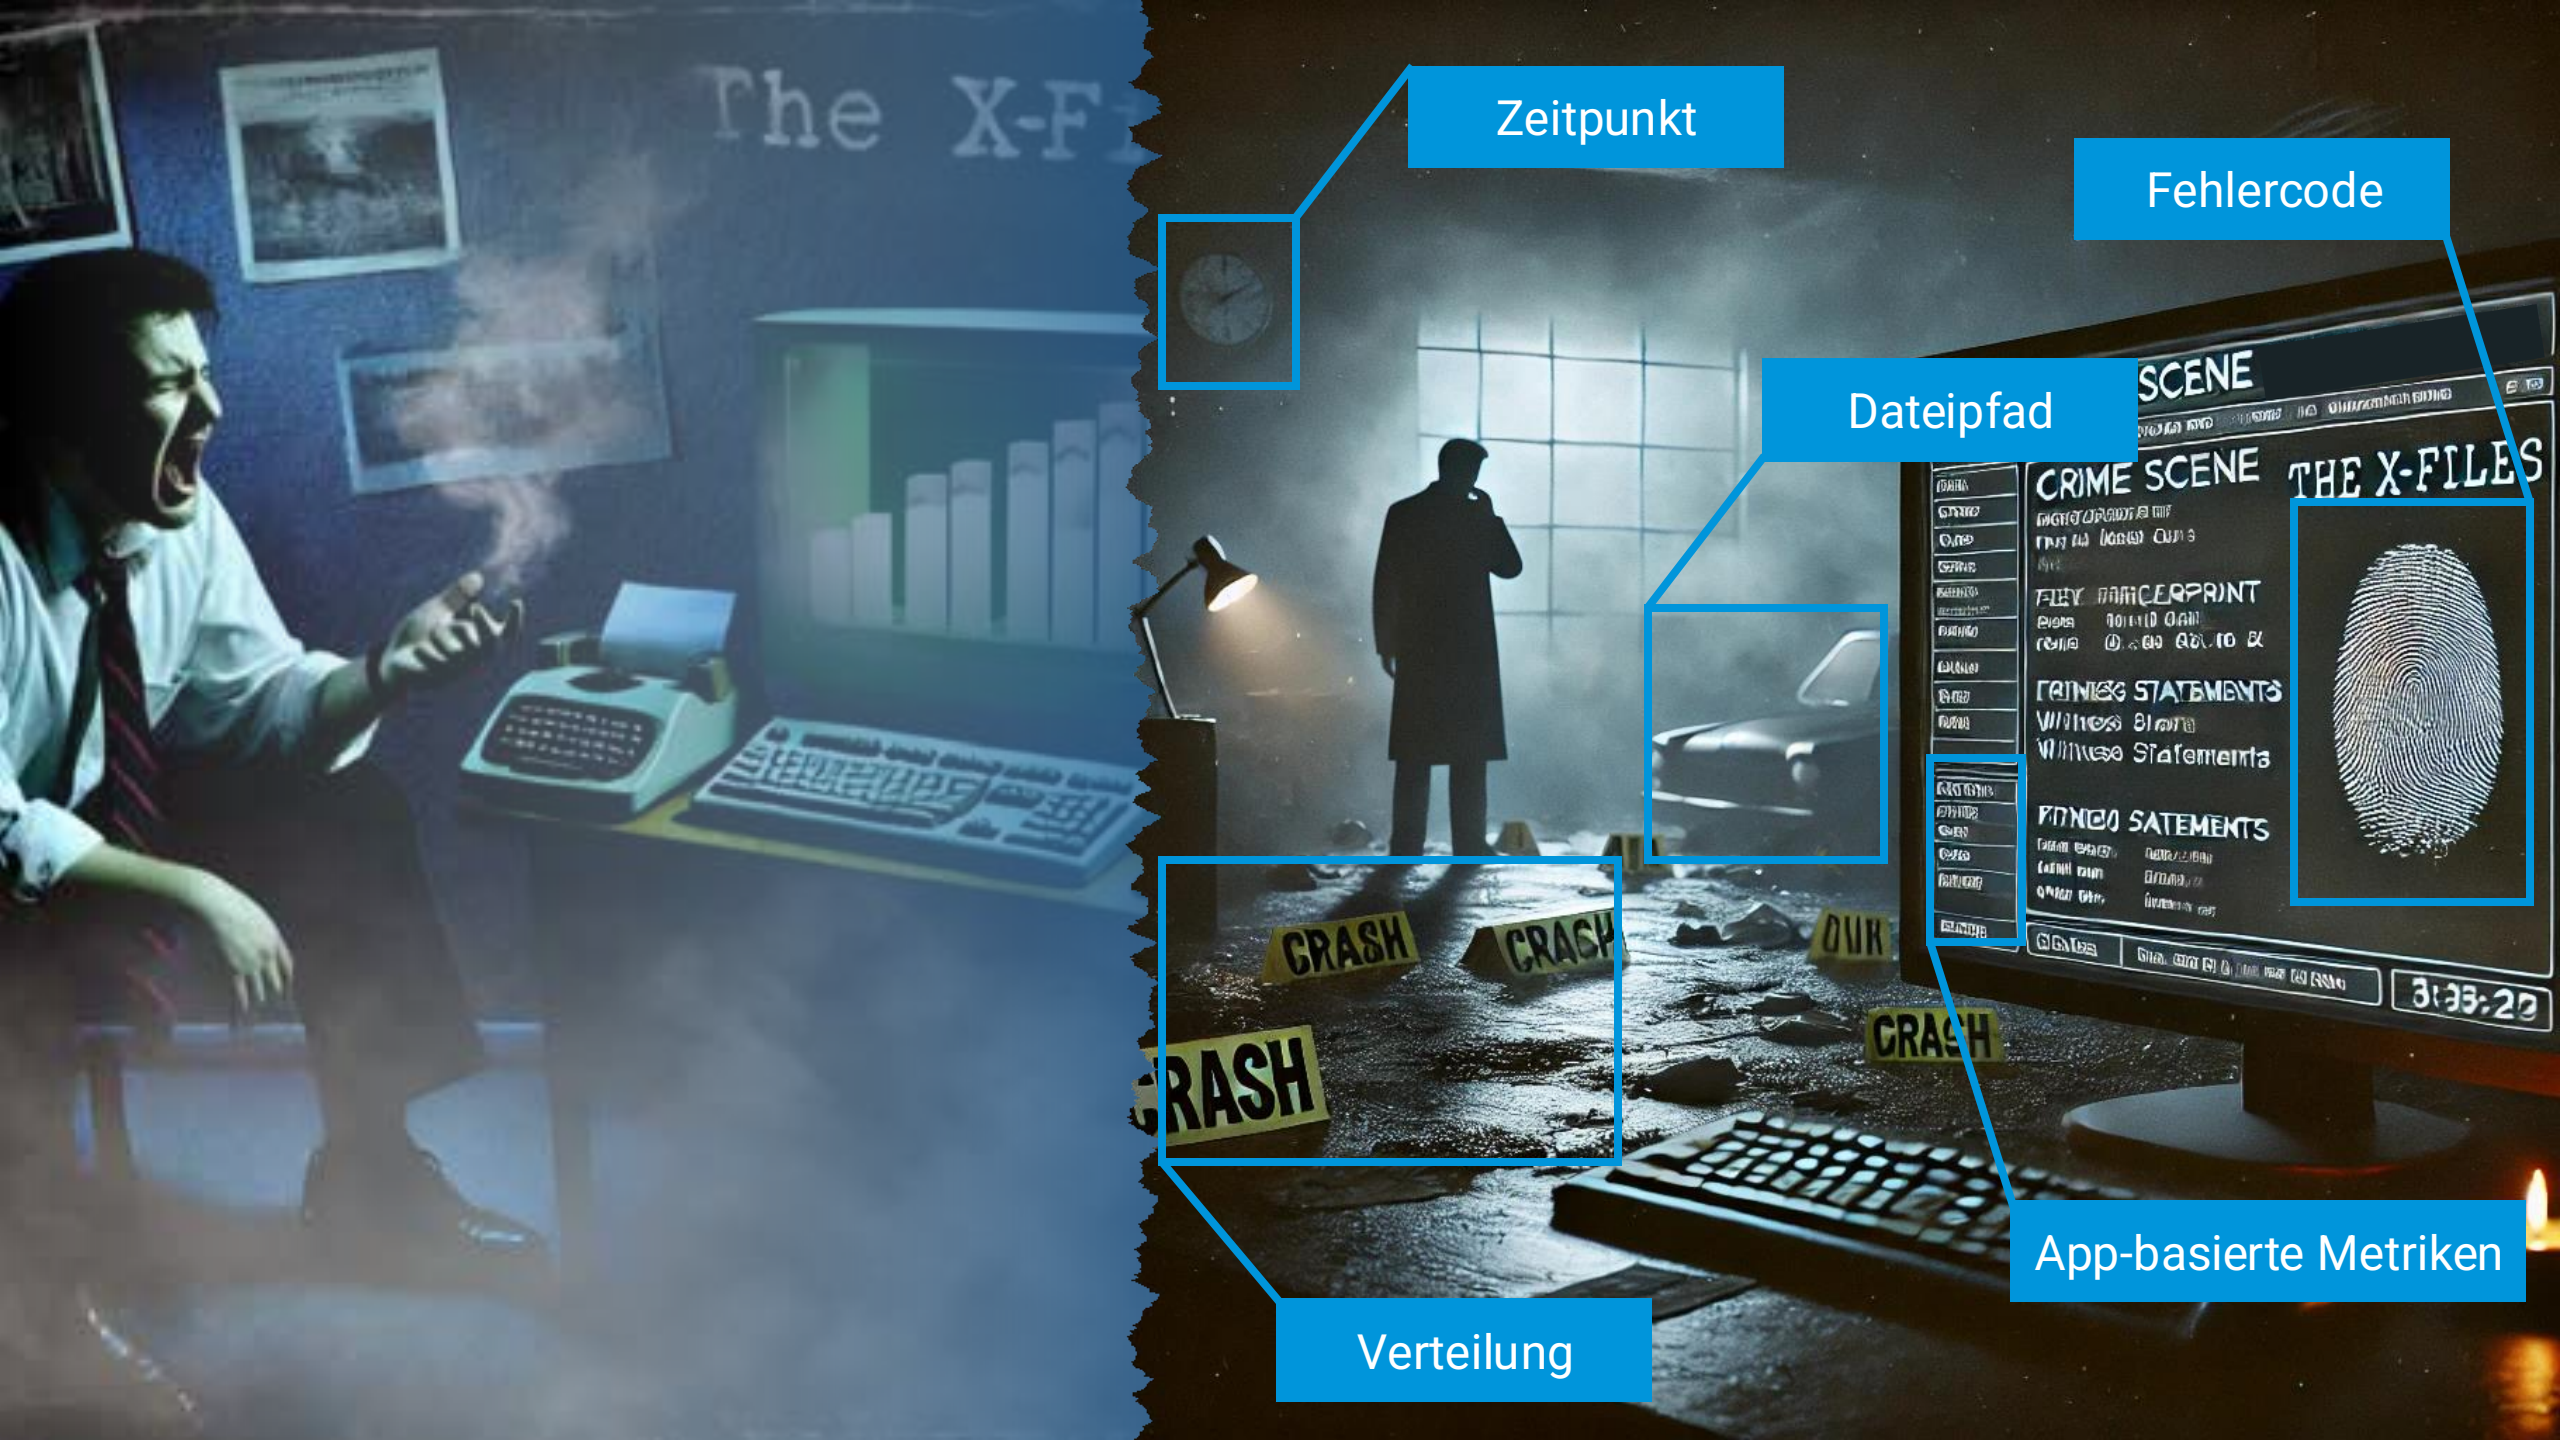

End User happiness
last 90 days

74

End User happiness in %

COME baramundi
2GETHER

LET'S GO
LIVE

**Auf
Spurensuche**

Zeitpunkt

Fehlercode

heute am Argus
Experience
Demo-Point
+digital

**Das
Rückgrat
der IT**

Verzögerte
Video/Audioübertragung

Langsame
Ladezeiten

Instabile
VPN-Verbindungen

LIVE Call

Netzwerk Scanner

The background of the slide is a photograph of numerous spider webs stretched across a field of tall, thin flowers. The webs are illuminated from behind, creating a glowing, ethereal effect. The colors of the webs range from light yellow to bright blue, matching the overall color palette of the slide.